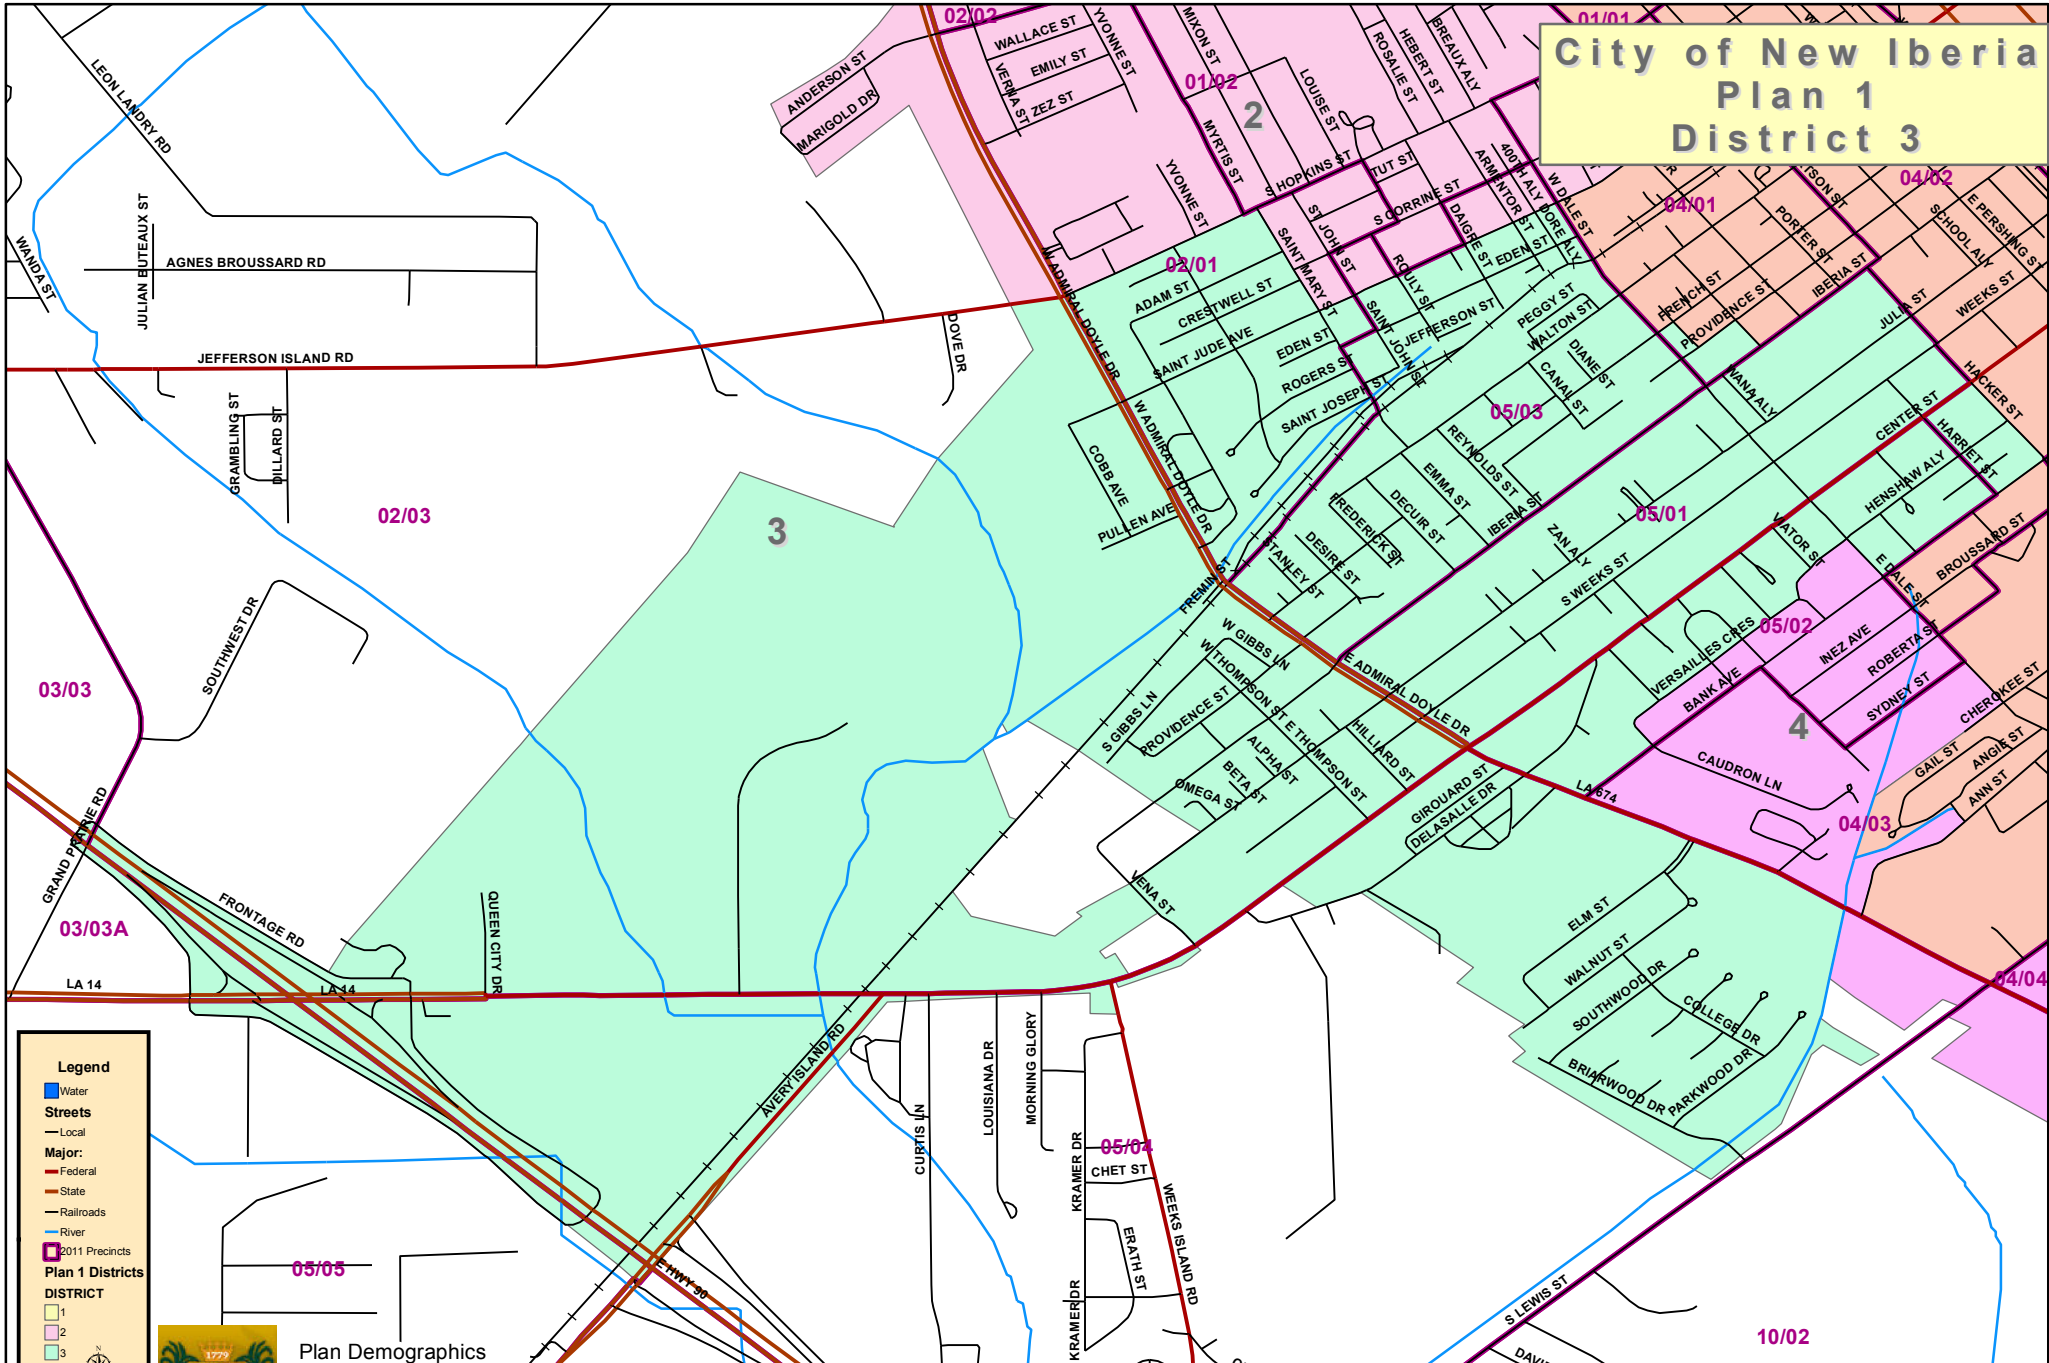

City of New Iberia Plan 1 District 3

Legend

- Water
- Streets
 - Local
 - Major:
 - Federal
 - State
 - Railroads
 - River
- 2011 Precincts
- Plan 1 Districts
- DISTRICT
 - 1
 - 2
 - 3
 - 4
 - 5
 - 6

Geographic Planning & Demographic Services
805 Sochen Green Rd, Dumas, LA 70529
337-875-4344

Plan Demographics

DISTRICT	Ideal Pop	Pop	Deviation	% Deviation	White	% White	Black	% Black	18+ Pop	18+ White	% 18+W hite	18+ Black
1	5103	5257	154	3%	4026	76.6%	917	17.4%	3926	3121	79.5%	583
2	5103	5122	19	0.4%	858	16.8%	3942	77%	3457	713	20.6%	2516
3	5103	4858	-245	-4.8%	2686	55.3%	1862	38.3%	3548	2222	62.6%	1123
4	5103	4966	-137	-2.7%	2480	49.9%	2125	42.8%	3677	2009	54.6%	1412
5	5103	5313	210	4.1%	1479	27.8%	3562	67%	3748	1232	32.9%	2337
6	5103	5101	-2	0%	4556	89.3%	393	7.7%	3919	3549	90.6%	265