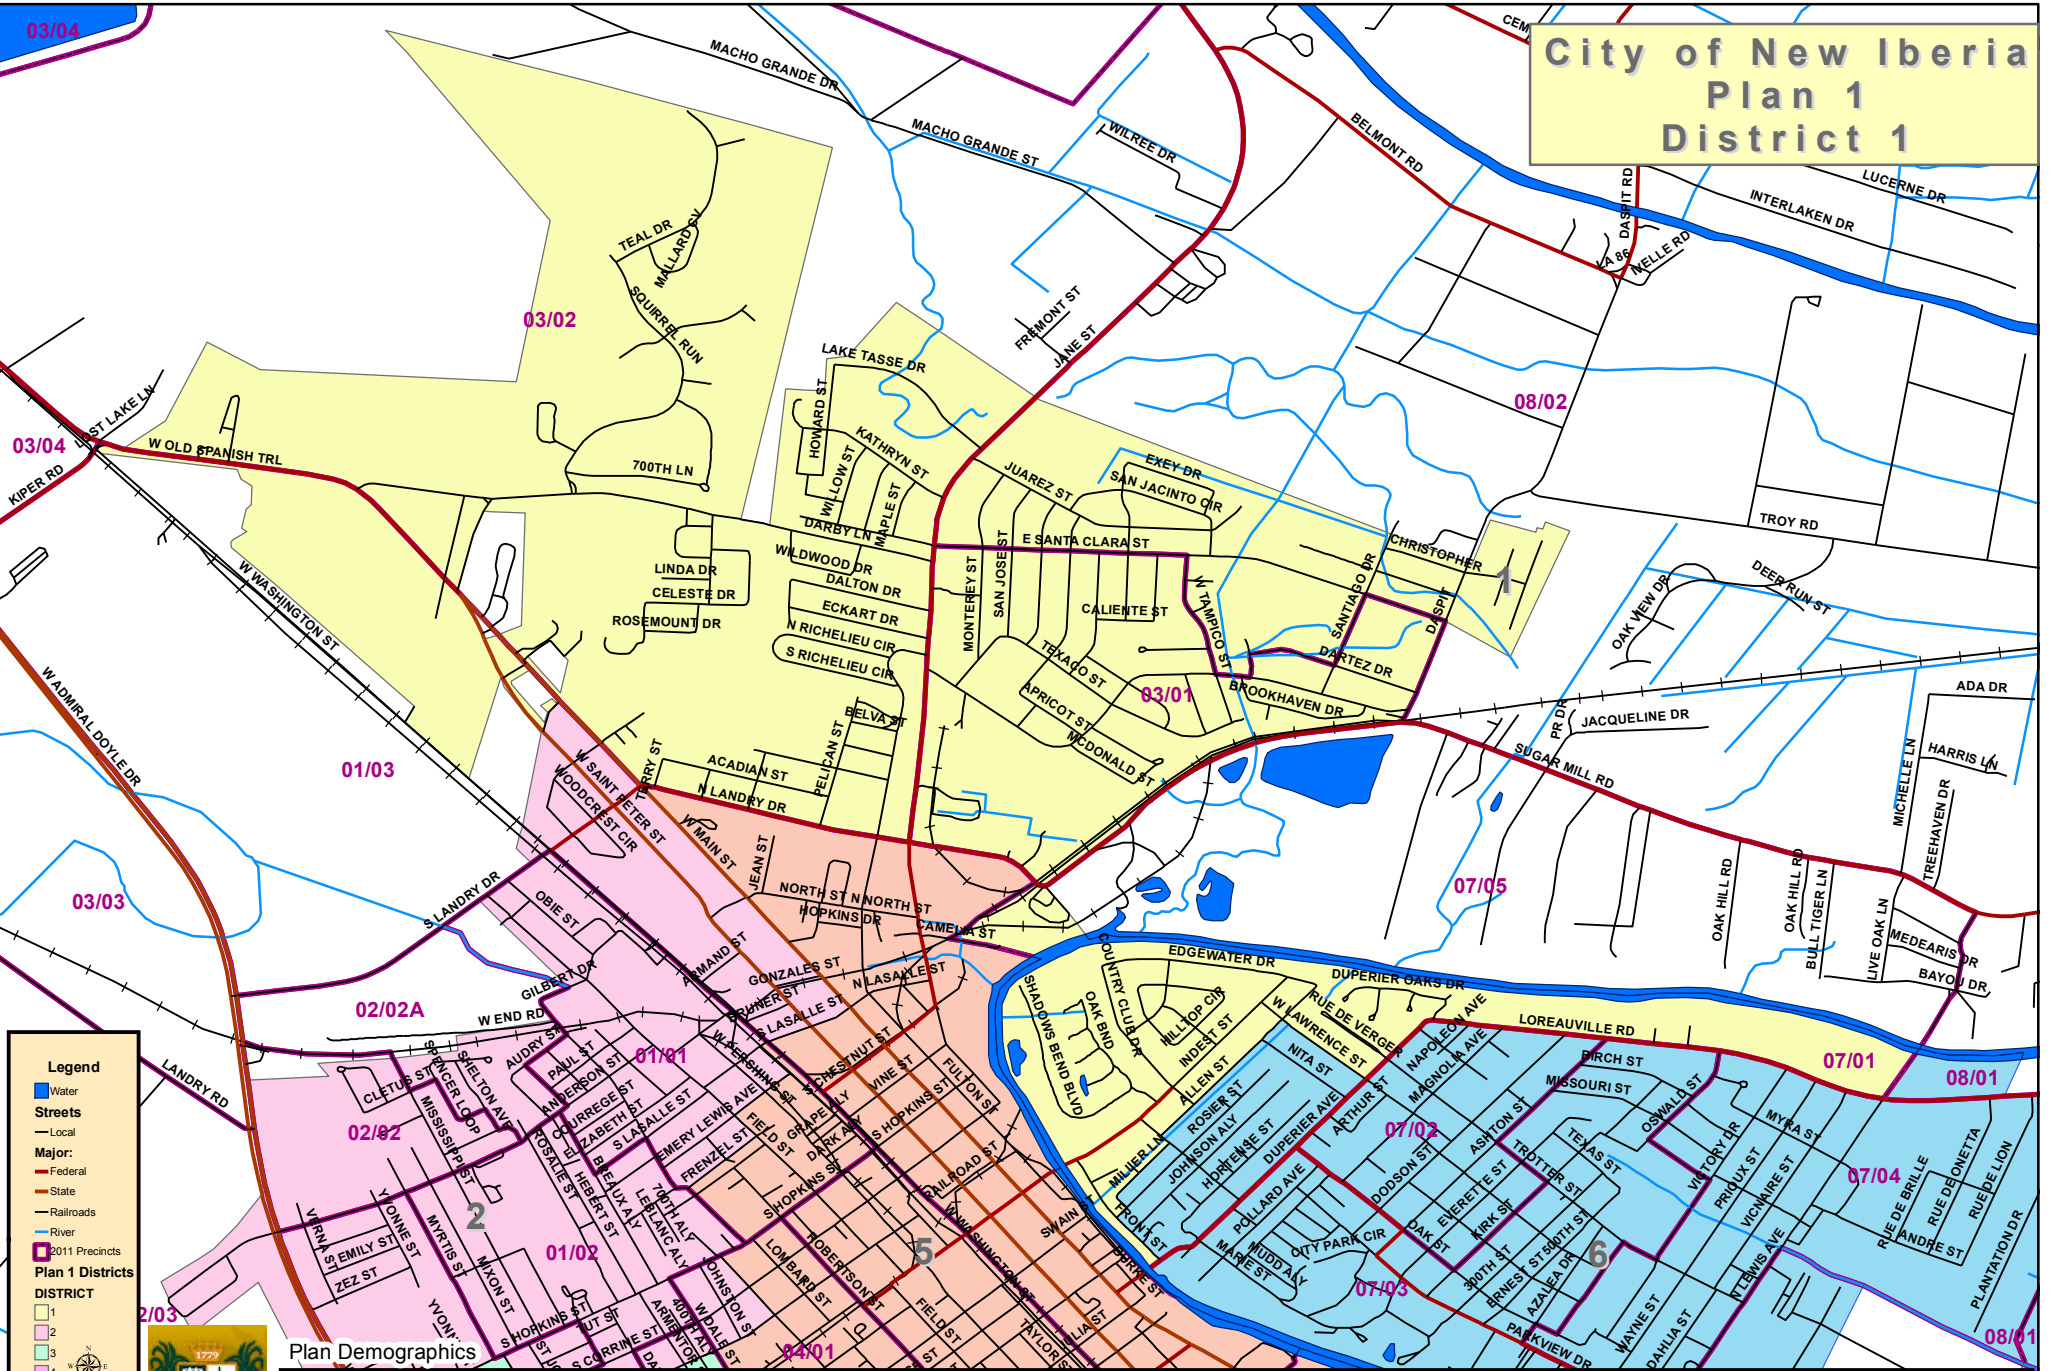

City of New Iberia Plan 1 District 1

Legend

- Water
- Streets
 - Local
 - Major
 - Federal
 - State
 - Railroads
 - River
- 2011 Precincts
- Plan 1 Districts
- DISTRICT
 - 1
 - 2
 - 3
 - 4
 - 5
 - 6

Geographic Planning & Demographic Services
806 Sochen Green Rd. Ocean, LA 70292
337-875-4244

Plan Demographics

DISTRICT	Ideal Pop	Pop	Deviation	% Deviation	White	% White	Black	% Black	18+ Pop	18+ White	% 18+W hite	18+ Black
1	5103	5257	154	3%	4026	76.6%	917	17.4%	3926	3121	79.5%	583
2	5103	5122	19	0.4%	858	16.8%	3942	77%	3457	713	20.6%	2516
3	5103	4858	-245	-4.8%	2686	55.3%	1862	38.3%	3548	2222	62.6%	1123
4	5103	4966	-137	-2.7%	2480	49.9%	2125	42.8%	3677	2009	54.6%	1412
5	5103	5313	210	4.1%	1479	27.8%	3562	67%	3748	1232	32.9%	2337
6	5103	5101	-2	0%	4556	89.3%	393	7.7%	3919	3549	90.6%	265